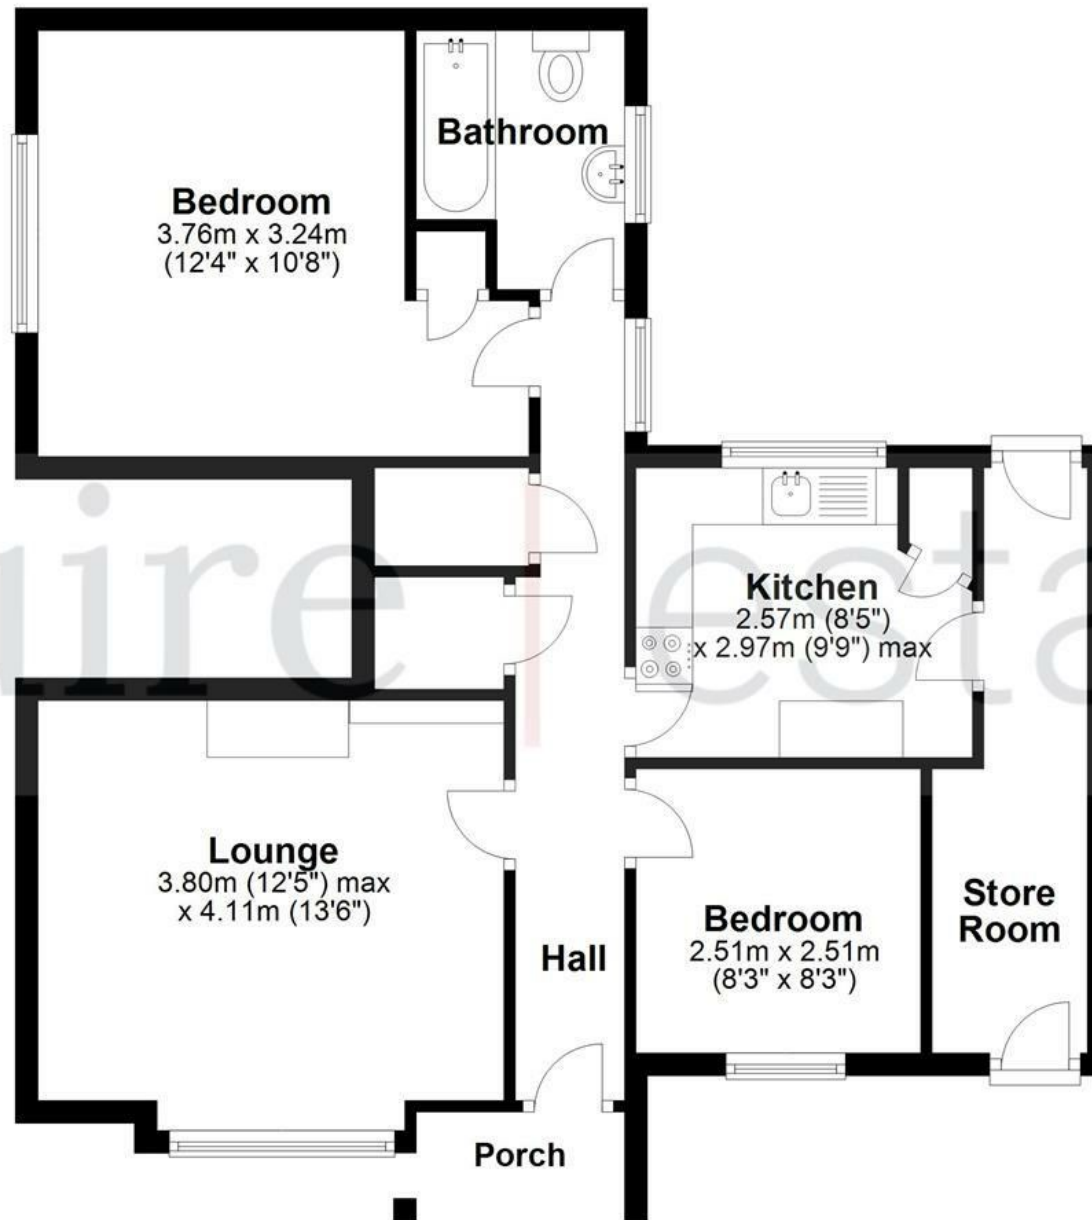

The property boasts a contemporary kitchen with ample wall and base units, and work tops to compliment. Built in oven, space for washing machine and fridge/freezer. There is a bright lounge to the front of the property.

The Maisonette boasts one double bedroom and a good size single bedroom. The bathroom is elegantly designed, featuring bath with shower over, pedestal sink, and WC.

Step outside to enjoy your own patio garden.

## Features

- Two Bedrooms
- Ground Floor
- Courtyard Garden to rear
- Gas Central Heating
- Available Now!
- Close to local schools & amenities
- EPC - D
- Council tax - B

## Ground Floor

Approx. 67.4 sq. metres (725.2 sq. feet)

Total area: approx. 67.4 sq. metres (725.2 sq. feet)

Disclaimer - Floor plan is for marketing purposes only and is to be used as a guide - SKM Studio  
Plan produced using PlanUp.