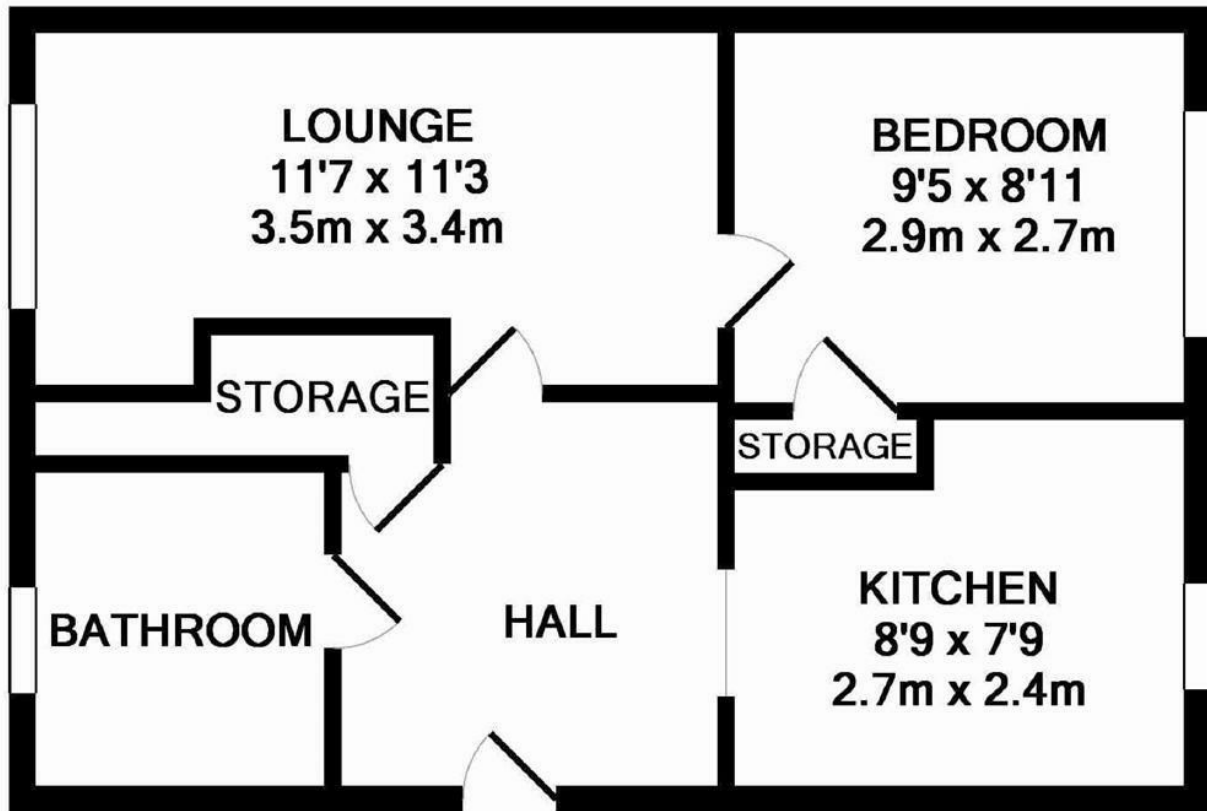

98 Jupiter Drive, Hemel Hempstead, Herts HP2 5NS
£950 PCM

A first floor flat located in this ever popular part of Highfield. The property comprises of a spacious lounge, fully fitted and aplianced kitchen, double bedroom and bathroom with shower. Available from 21/11/23

DEPOSIT

£170 - Reservation Fee

£865 - Deposit at 5 Weeks

Whilst every attempt has been made to ensure the accuracy of the floor plan contained here, measurements of doors, windows, rooms and any other items are approximate and no responsibility is taken for any error, omission, or mis-statement. This plan is for illustrative purposes only and should be used as such by any prospective purchaser. The services, systems and appliances shown have not been tested and no guarantee as to their operability or efficiency can be given
 Made with Metropix ©2014